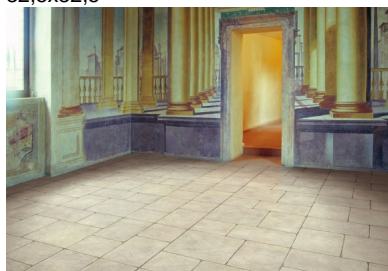

Antiqua

Antiqua bianco 49x49 / Antiqua bianco 32,5x49 / Antiqua bianco

32,5x32,5

Rating: Not Rated Yet

[Ask a question about this product](#)

Description

PORCELAIN STONEWARE

2 COLOURS