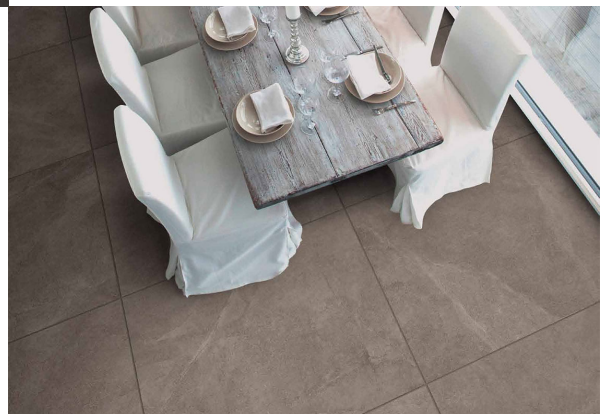

Disigual

Disigual grey 45x90 / Disigual grey mix 15x60 / 10x60 / 5x60

DISIGUAL... SHEER ELEGANCE!

Rating: Not Rated Yet
[Ask a question about this product](#)

Description

Digital technology 

COLOURED BODY PORCELAIN STONEWARE

4 colours
10 sizes
rectified

DISIGUAL... SHEER ELEGANCE!
THE LARGE FORMAT UP TO 90x90 CM, DISIGUAL IS DISTINGUISHED BY THE REFINED VEINING INSPIRED BY NATURAL STONE. THE VEINING MOTIF BRANCHES OUT ON 4 WARM TONES AND ENVELOPING ATMOSPHERE. THE VARIETY OF THE GRAPHIC DESIGNS CREATED JUST FOR DISIGUAL PROVIDES A NATURAL FLUID MOTION ON SURFACES FOR FLOORS OR WALLS, FOR PERSONAL OR PUBLIC ENVIRONMENTS. FOR DISIGUAL WE HAVE REVISITED IN MODERN FASHION THE CLASSIC STONE..
THE RESULT IS A PRODUCT WITH A VARIETY OF FORMATS FOR ANY APPLICATION AND FOR TOTAL FREEDOM OF COMPOSITION.